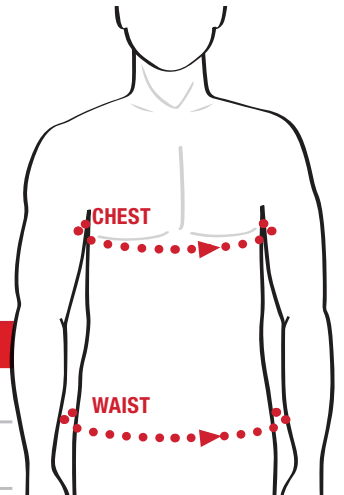

HEATED GEAR & WORKWEAR SIZING CHARTS

MEN'S - REGULAR FIT

Comfortable with room to move.

For best fit, measure body at specified points and match measurement to appropriate size range.

SIZE	S	M	L	XL	XXL
CHEST (cm)	96.5-101.6	101.6-106.7	106.7-111.8	111.8-116.8	116.8-121.9
WAIST (cm)	76.2-81.3	81.3-86.4	86.4-91.4	91.4-96.5	96.5-101.6

WOMEN'S - SLIM FIT

Contours to body shape.

For best fit, measure body at specified points and match measurement to appropriate size range.

SIZE	S	M	L	XL	XXL
CHEST (cm)	83.8-88.9	88.9-94	94-99.1	99.1-104.1	104.1-109.2
WAIST (cm)	71.1-76.2	76.2-81.3	81.3-86.4	86.4-91.4	91.4-96.5
HIPS (cm)	86.4-91.4	91.4-96.5	96.5-101.6	101.6-106.7	106.7-111.8